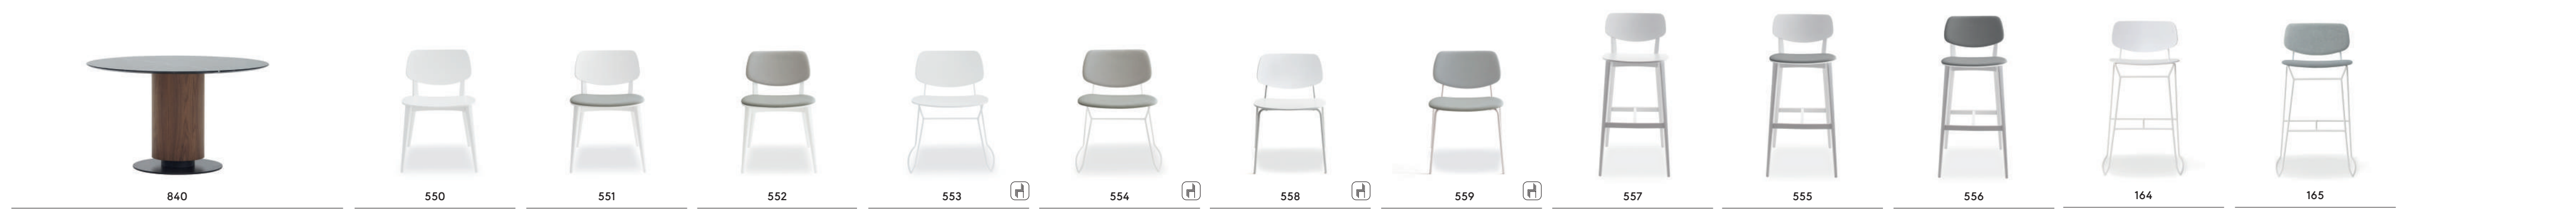

DRUM Design Emilio Nanni, 2018

COLONNA Design R&D Billiani, 2024

DOLL Design Emilio Nanni, 2010