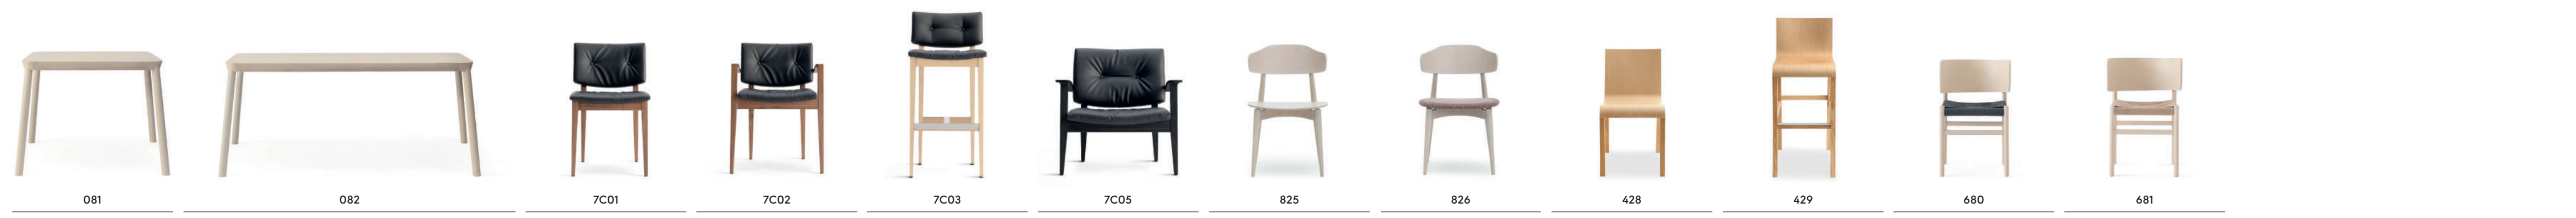

GRADISCA Design Werther Toffoloni, 2013

GRAPEVINE Design Egidio Panzera, 2014

EILEEN Design Werther Toffoloni, 2009

FLOW Design Luigi Billiani, 2024

FOGLIA Design Marco Ferreri, 2001

FRATINA Design Emilio Nanni, 2015