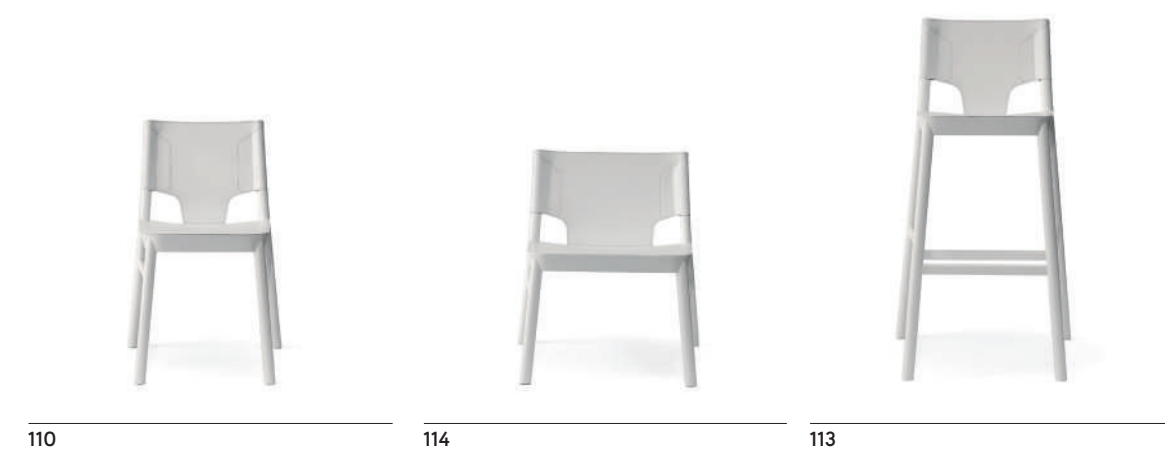

MARIMBA Design Emilio Nanni, 2018

RAQUETTE Design Cristina Celestino, 2023

VERETTA Design Cristina Celestino, 2021

Vincent v. G. Design Werther Toffoloni, 2007

COROLLA Design Cristina Celestino

270 Poltroncina in frassino, imbottita / Armchair in ashwood, upholstered Box x 1 pcs: 0.33 m ³ Peso/Weight: 10.4 kg	271 Lounge in frassino, imbottita / Armchair in ashwood, upholstered Box x 1 pcs: 0.42 m ³ Peso/Weight: 14.4 kg	272 Bergine in frassino, imbottita / Armchair in ashwood, upholstered Box x 1 pcs: 0.66 m ³ Peso/Weight: 16.3 kg	273 Divano in frassino, imbottita / Armchair in ashwood, upholstered Box x 1 pcs: 0.79 m ³ Peso/Weight: 24.5 kg	280 Base tavolino in frassino / Table frame in ashwood Base + Top Travertina/Travertine 2 Box x 1 pcs: 0.30 m ³ Peso/Weight: 16.4 kg Base + Top Sughero/Cork 2 Box x 1 pcs: 0.29 m ³ Peso/Weight: 7.6 kg Base + Top Frassino/Ashwood 2 Box x 1 pcs: 0.33 m ³ Peso/Weight: 9.5 kg	281 Base tavolino in frassino / Table frame in ashwood Base + Top Travertina/Travertine 2 Box x 1 pcs: 0.30 m ³ Peso/Weight: 29.4 kg Base + Top Frassino/Ashwood 2 Box x 1 pcs: 0.33 m ³ Peso/Weight: 14.2 kg	282 Base tavolo in frassino / Table frame in ashwood Base + Top Travertina/Travertine 2 Box x 1 pcs: 0.30 m ³ Peso/Weight: 48.2 kg Base + Top Frassino/Ashwood 2 Box x 1 pcs: 0.33 m ³ Peso/Weight: 23.6 kg
---	--	---	--	--	---	---