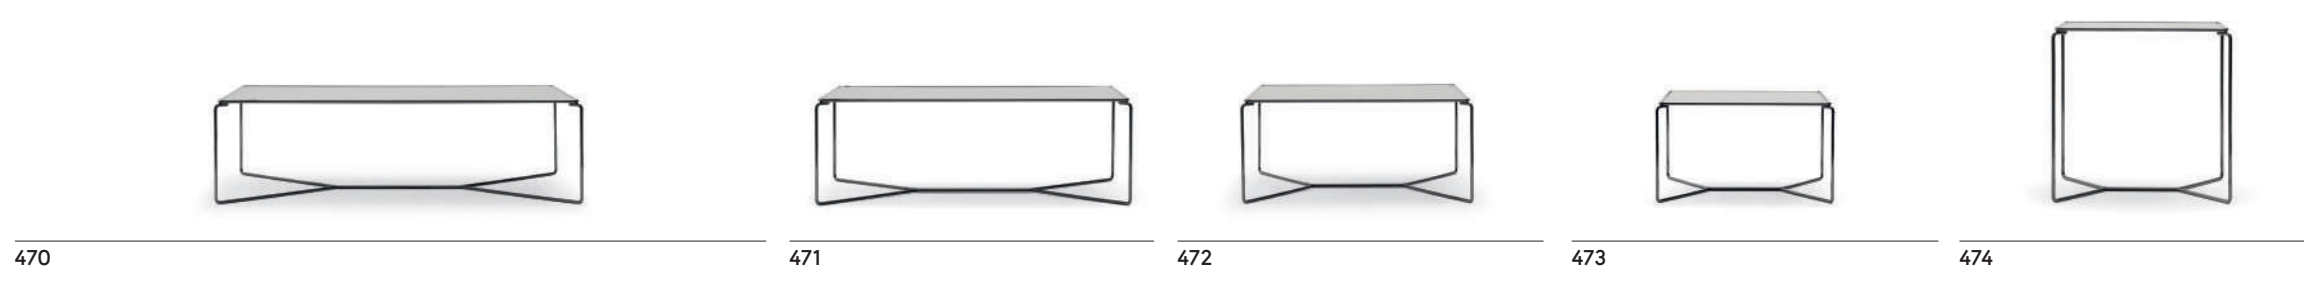

MARIMBA Design Emilio Nanni, 2018

RAQUETTE Design Cristina Celestino, 2023

VERETTA Design Cristina Celestino, 2021

Vincent v. G. Design Werther Toffoloni, 2007

COROLLA Design Cristina Celestino

270 Poltroncina in frassino, imbottita / Armchair in ashwood, upholstered Box x 1 pcs: 0.33 m ³ Peso/Weight: 10.4 kg	271 Lounge in frassino, imbottita / Armchair in ashwood, upholstered Box x 1 pcs: 0.42 m ³ Peso/Weight: 14.4 kg	272 Bergine in frassino, imbottita / Armchair in ashwood, upholstered Box x 1 pcs: 0.66 m ³ Peso/Weight: 16.3 kg	273 Divano in frassino, imbottita / Armchair in ashwood, upholstered Box x 1 pcs: 0.79 m ³ Peso/Weight: 24.5 kg	280 Base tavolino in frassino / Table frame in ashwood Base + Top Travertina/Travertine 2 Box x 1 pcs: 0.30 m ³ Peso/Weight: 16.4 kg Base + Top Sughero/Cork 2 Box x 1 pcs: 0.29 m ³ Peso/Weight: 7.6 kg Base + Top Frassino/Ashwood 2 Box x 1 pcs: 0.33 m ³ Peso/Weight: 9.5 kg	281 Base tavolino in frassino / Table frame in ashwood Base + Top Travertina/Travertine 2 Box x 1 pcs: 0.30 m ³ Peso/Weight: 29.4 kg Base + Top Frassino/Ashwood 2 Box x 1 pcs: 0.33 m ³ Peso/Weight: 14.2 kg	282 Base tavolo in frassino / Table frame in ashwood Base + Top Travertina/Travertine 2 Box x 1 pcs: 0.30 m ³ Peso/Weight: 48.2 kg Base + Top Frassino/Ashwood 2 Box x 1 pcs: 0.33 m ³ Peso/Weight: 23.6 kg
---	--	---	--	--	---	---